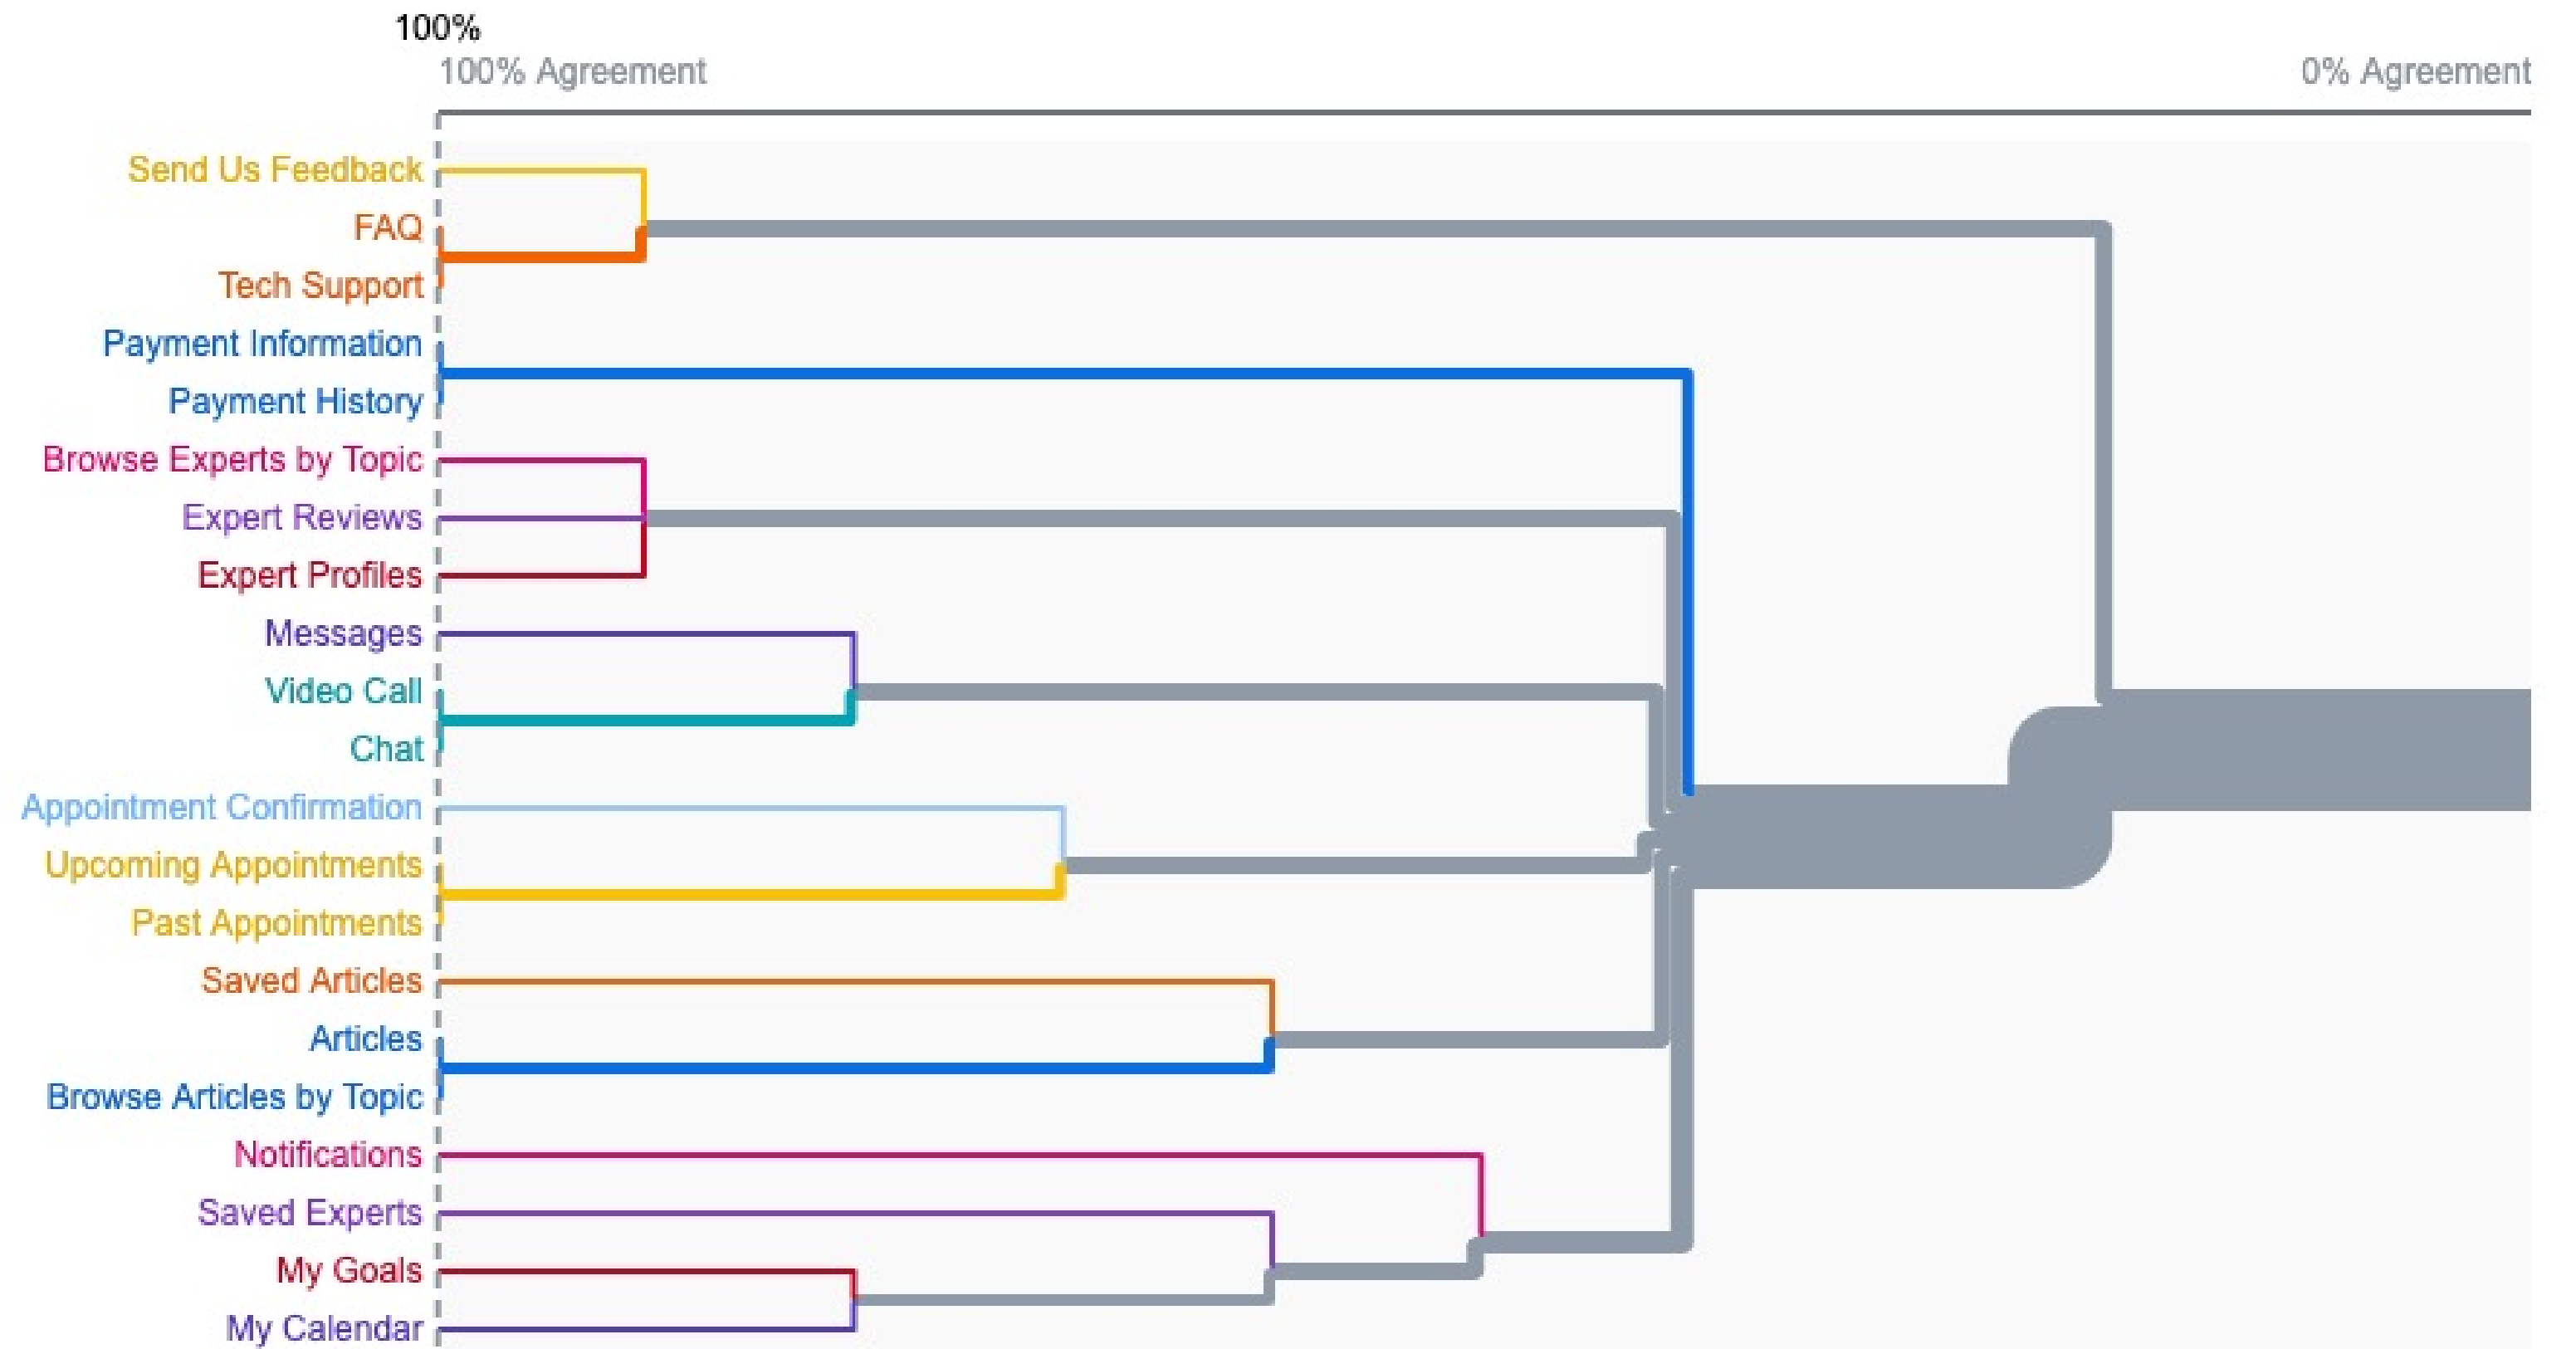

INITIAL SITEMAP

CARD SORTING

Open Card Sort

I conducted an open card sort using OptimalSort. 14 participants complete the card sort activity.

Cards Used (22)

- My Goals
- Payment Information
- Payment History
- Saved Experts
- Saved Articles
- Upcoming Appointments
- Past Appointments
- Appointment Confirmation
- Browse Experts by Topic
- Expert Profiles
- Video Call
- Expert Reviews
- Chat
- Articles
- Messages
- Notifications
- My Calendar
- FAQ
- Tech Support
- Send Us Feedback
- Browse Articles by Topic

RESULTS

Dendrogram

CARD SORTING

Open Card Sort

I conducted an open card sort using OptimalSort. 14 participants complete the card sort activity.

Cards Used (22)

- My Goals
- Payment Information
- Payment History
- Saved Experts
- Saved Articles
- Upcoming Appointments
- Past Appointments
- Appointment Confirmation
- Browse Experts by Topic
- Expert Profiles
- Video Call
- Expert Reviews
- Chat
- Articles
- Messages
- Notifications
- My Calendar
- FAQ
- Tech Support
- Send Us Feedback
- Browse Articles by Topic

REFINED SITEMAP